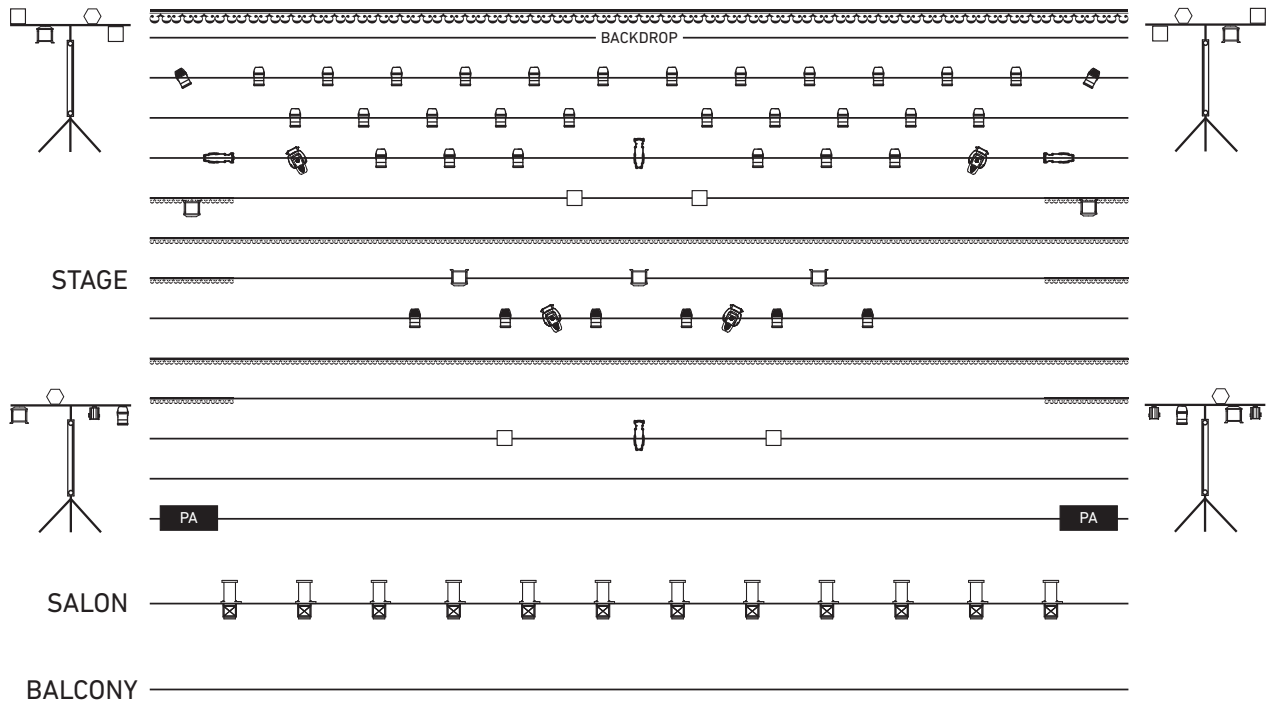

LIGHT PLOT

- Front
- Martin MH 8
- Par 64
- Par 64 LED
- Flood
- Hex LED
- Source Four Profil
- LED bar
- Fresnel
- Mini Fresnel
- Curtain