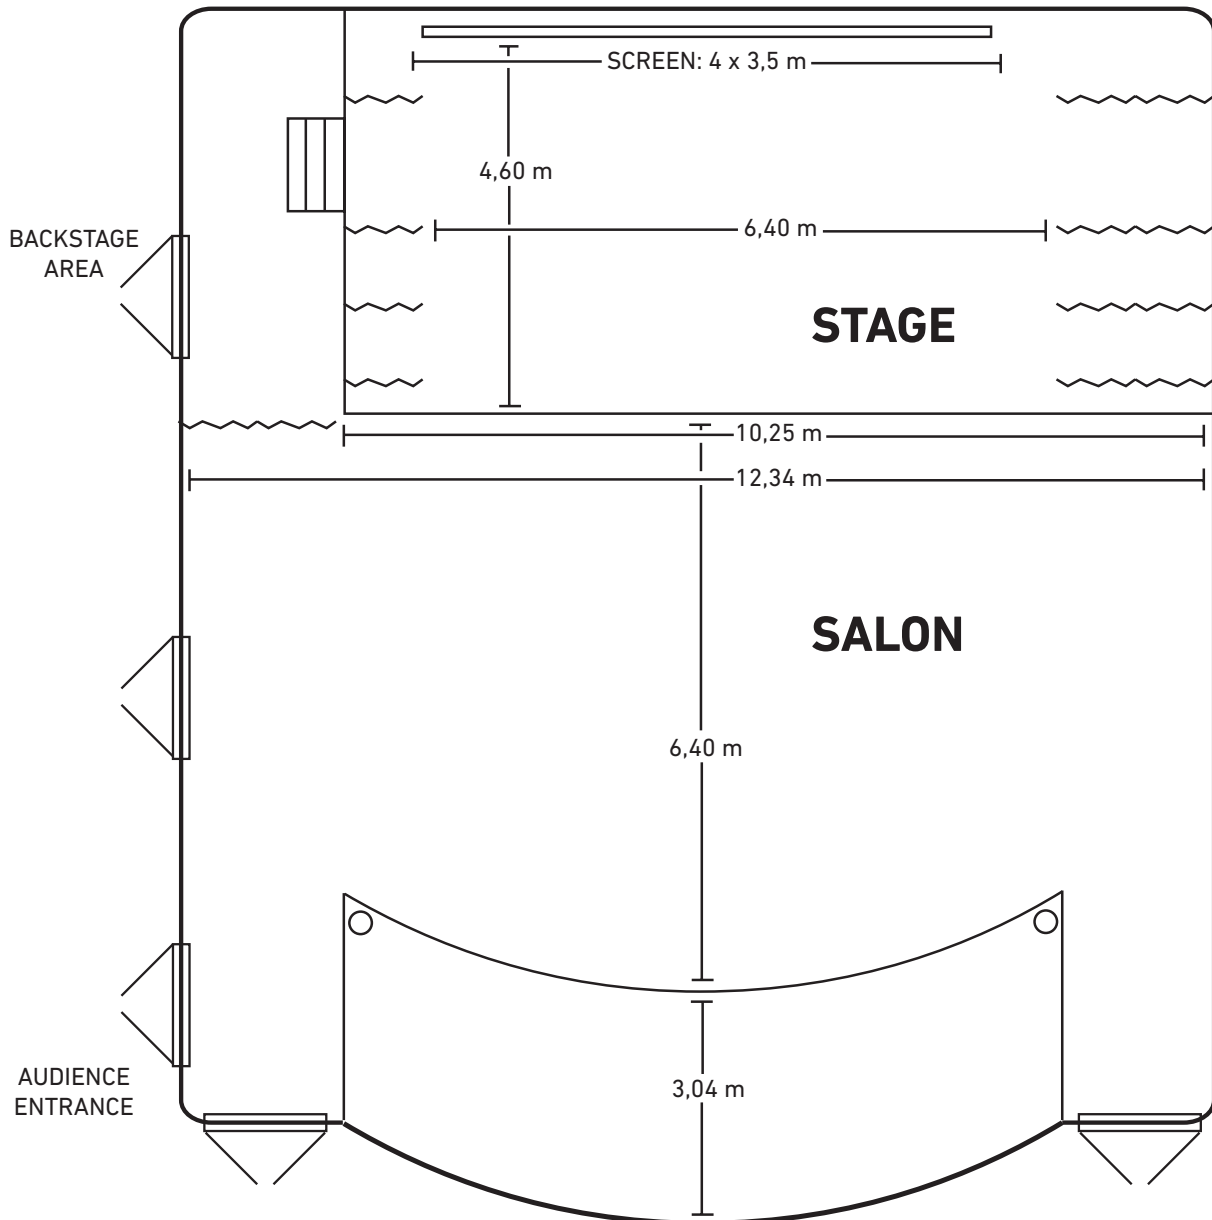

LIGHT PLOT

-  Front
-  Martin MH 8
-  Par 64
-  Par 64 LED
-  Flood
-  Hex LED
-  Source Four Profil
-  LED bar
-  Fresnel
-  Mini Fresnel
-  Curtain

SALON & STAGE

TABLES & CHAIRS

- 146 x dark brown classic style chairs
- 50 x dark brown round tables
- 45 x red-cushioned chairs (fixed on the balcony)
- 3 x bar stools
- 4 x black high tables, round
- 4 x black bar stools with cushion
- 23 x black musician chairs

PHOTOS

Stage

Stage, with projector screen

Salon, view from the stage